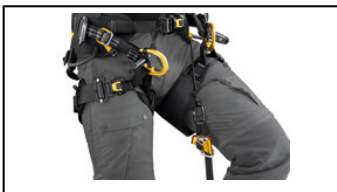

Univers	Professional
Type	Verticality
Category	Rope clamps
Subcategory	Rope clamps for progression

KNEE GRAB

The KNEE GRAB makes ascent using SRS techniques easier. It is used in conjunction with the SEQUOIA PLUS or another harness with a compatible mounting system.

The KNEE GRAB makes ascent using SRS techniques easier. It works seamlessly with the SEQUOIA PLUS harness.

The catch makes it easy to install the rope in the PANTIN rope clamp.

The foot loop features a lower strap with a buckle to optimize fit around the shoe. It is also possible to connect the foot loop to the top of the shoe via an accessory carabiner like the MINO (not included).

Short Description Knee ascender for ascending using SRS techniques

Selling Points

- Compatible with the SEQUOIA PLUS harness and other tree care sit harnesses with compatible mounting system
- Composed of a PANTIN rope clamp (right) and a foot loop with adjustable buckle for optimal fit on the foot; it is also possible to connect the strap to the top of the shoe via an accessory carabiner like the MINO (not included)
- Easy to use:
 - Quick setup using MINO accessory carabiners
 - Adjustable to adapt to your height
 - Catch makes it easy to install the rope in the PANTIN rope clamp
- For a more sustainable option, the textile foot loop is available as a spare part (B022CA00)

Specification

- Weight: 110g
- Min. rope diameter: 7mm
- Max. rope diameter: 13mm
- Rope compatibility: Low stretch kernmantle

Specifications by reference

Reference(s)	B022BA00
Made in	FR
Guarantee	3 years
Inner Pack Count	1
Quantity Per Box	10
EAN	3342540855373